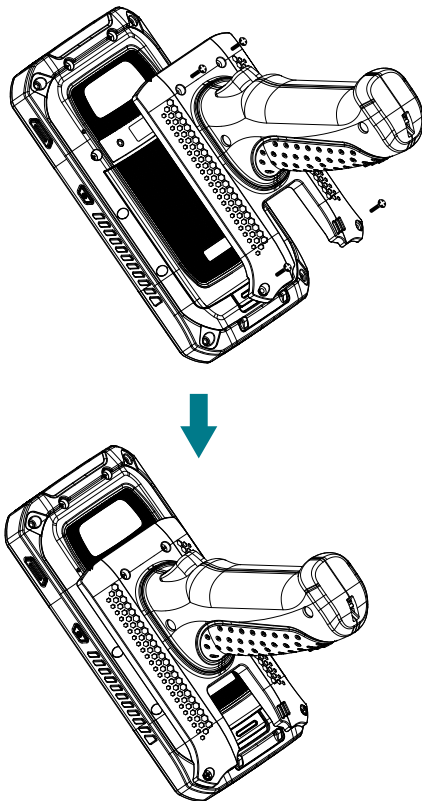

PG-50000

GT500 Pistol Grip

Specifications

Height	127.5 mm
Width	80.75 mm
Depth	120 mm

Ordering Information

PG-50000	Pistol Grip for GT-500
----------	------------------------

Assembly instructions

Dimensions